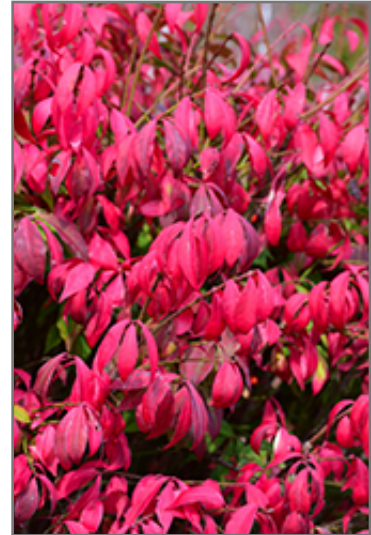

Little Moses Burning Bush
Euonymus alatus 'Odom'

Height: 3 feet

Spread: 3 feet

Sunlight: ○ ● ●

Hardiness Zone: 4a

Other Names: Winged Euonymus, Burningbush

Description:

One of the smallest varieties of burning bush with stunning fall color of florescent red to pink, very showy; interesting corky wings on the branches; very adaptable and versatile; ideal for all those tight spots in the garden

Ornamental Features

Little Moses Burning Bush is primarily valued in the garden for its interestingly mounded form. It has bluish-green deciduous foliage. The pointy leaves turn an outstanding crimson in the fall. It produces red capsules from early to late fall. The harvest gold stems are very effective and add winter interest.

Landscape Attributes

Little Moses Burning Bush is a dense multi-stemmed deciduous shrub with a mounded form. Its average texture blends into the landscape, but can be balanced by one or two finer or coarser trees or shrubs for an effective composition.

This is a relatively low maintenance shrub, and can be pruned at anytime. It has no significant negative characteristics.

Little Moses Burning Bush is recommended for the following landscape applications;

Little Moses Burning Bush in fall
Photo courtesy of NetPS Plant Finder