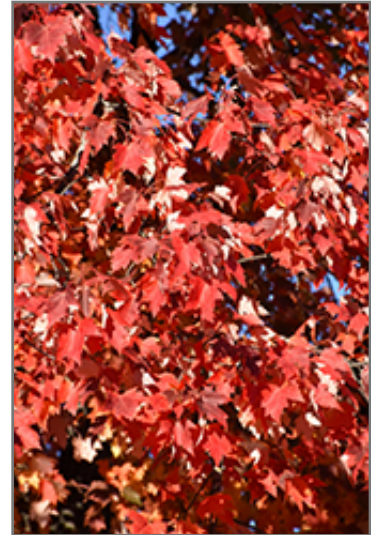

Matador™ Maple

Acer x freemanii 'Bailston'

Height: 45 feet

Spread: 30 feet

Sunlight: ○

Hardiness Zone: 4a

Description:

Attractive summer foliage is followed by consistently rich red fall color that appears later in the season and holds for a long period before the leaves drop; shapely upright, oval form; a valuable addition to the landscape

Ornamental Features

Matador Maple features showy clusters of red flowers along the branches in early spring before the leaves. It has green deciduous foliage. The lobed leaves turn outstanding shades of orange and in the fall. The furrowed gray bark and brick red branches add an interesting dimension to the landscape.

Landscape Attributes

Matador Maple is a deciduous tree with a shapely oval form. Its average texture blends into the landscape, but can be balanced by one or two finer or coarser trees or shrubs for an effective composition.

This is a relatively low maintenance tree, and should only be pruned in summer after the leaves have fully developed, as it may 'bleed' sap if pruned in late winter or early spring. It has no significant negative characteristics.

Matador Maple is recommended for the following landscape applications;

- Accent
- Shade

Matador Maple in fall
Photo courtesy of NetPS Plant Finder