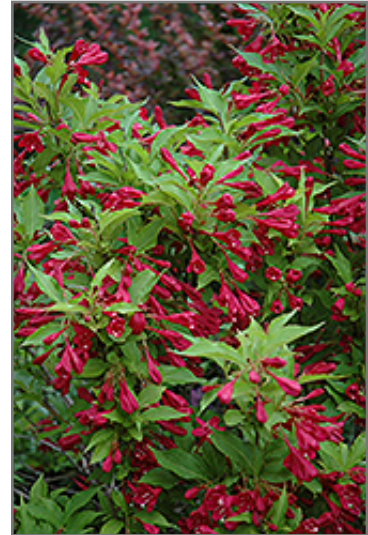

Planting & Growing

Red Prince Weigela will grow to be about 6 feet tall at maturity, with a spread of 6 feet. It has a low canopy, and is suitable for planting under power lines. It grows at a medium rate, and under ideal conditions can be expected to live for approximately 30 years.

This shrub should only be grown in full sunlight. It prefers to grow in average to moist conditions, and shouldn't be allowed to dry out. It is not particular as to soil type or pH. It is highly tolerant of urban pollution and will even thrive in inner city environments. This is a selected variety of a species not originally from North America.

Red Prince Weigela flowers
Photo courtesy of NetPS Plant Finder