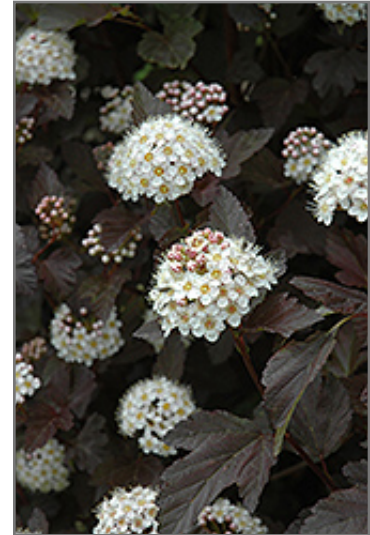

Diablo® Ninebark
Physocarpus opulifolius 'Monlo'

Height: 8 feet

Spread: 8 feet

Sunlight: ○ ●

Hardiness Zone: 2b

Other Names: Eastern Ninebark

Description:

A large spreading shrub with intensely purple leaves all season long, small white flowers followed by pretty reddish fruit which show well against the foliage, and interesting peeling papery bark; extremely tough and durable, makes a superb color accent

Ornamental Features

Diablo Ninebark features showy clusters of white flowers at the ends of the branches from late spring to early summer, which emerge from distinctive pink flower buds. It has attractive deep purple deciduous foliage which emerges burgundy in spring. The serrated lobed leaves are highly ornamental and turn an outstanding red in the fall. It features abundant showy red capsules from early to mid fall. The peeling tan bark adds an interesting dimension to the landscape.

Landscape Attributes

Diablo Ninebark is a multi-stemmed deciduous shrub with an upright spreading habit of growth. Its relatively coarse texture can be used to stand it apart from other landscape plants with finer foliage.

This shrub will require occasional maintenance and upkeep, and can be pruned at anytime. It has no significant negative characteristics.

Diablo Ninebark is recommended for the following landscape applications;

Diablo Ninebark flowers
Photo courtesy of NetPS Plant Finder